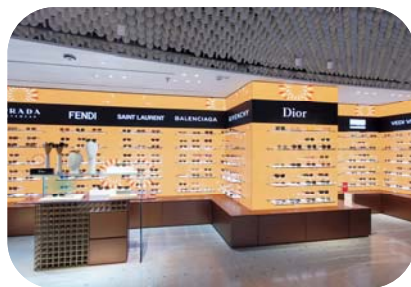

Jardin de Jade
HK Airport

IRVINS Salted Egg
HK Airport

Food showcase
DFS Sunplaza

Line Cafe
HK Airport

Sunglasses showcase
DFS Sunplaza

Shoes showcase
DFS Sunplaza

Shilla Duty Free – BEAUT & YOU

Hong Kong International Airport